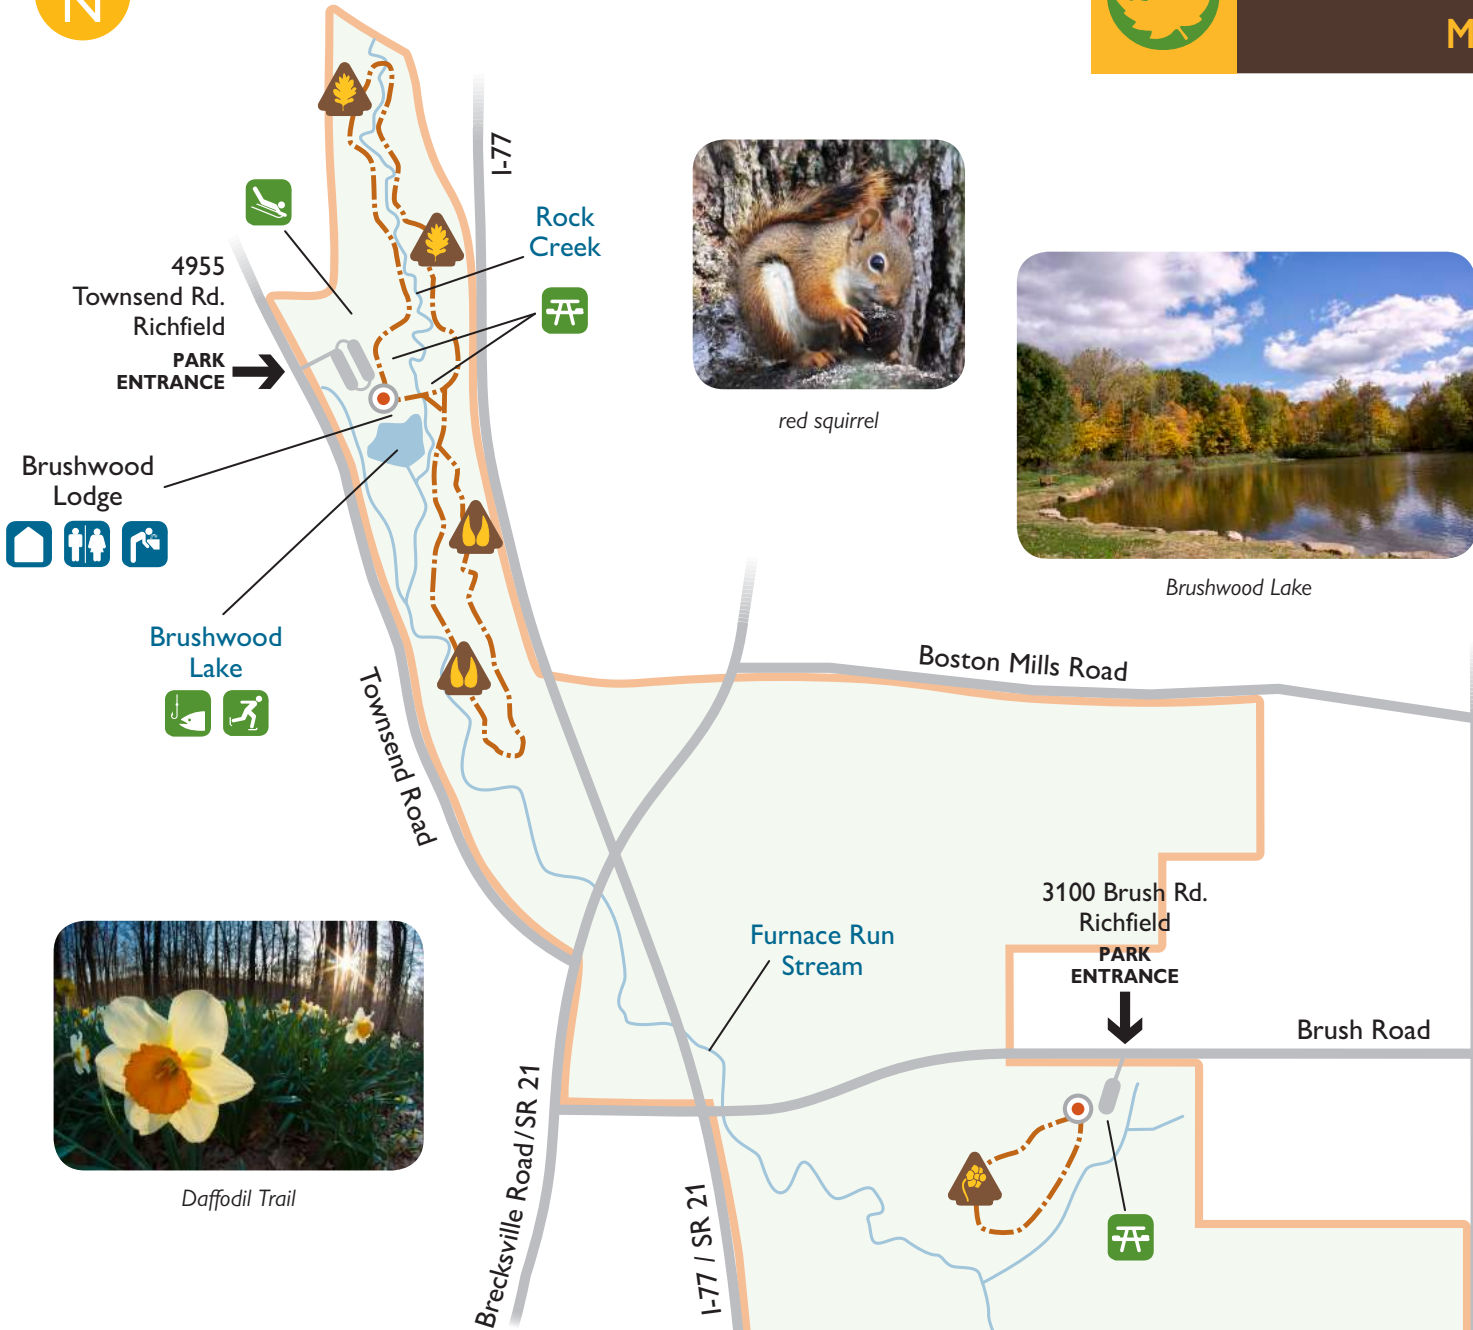

FURNACE RUN METRO PARK

red squirrel

Brushwood Lake

Daffodil Trail

- Trailhead
- Trail
- Water
- Park Boundary
- Road/Parking
- Daffodil Trail**
0.8 mile: Easy
- Old Mill Trail**
1.4 miles: Easy
- Rock Creek Trail**
1.3 miles: Easy
- Restrooms
- Drinking Water
- Enclosed Lodge
- Picnic Sites
- Fishing
- Sledding
- Ice Skating (lighted)
- Cross-country Skiing
on Old Mill and Rock Creek trails
- Amenities in blue indicate accessibility