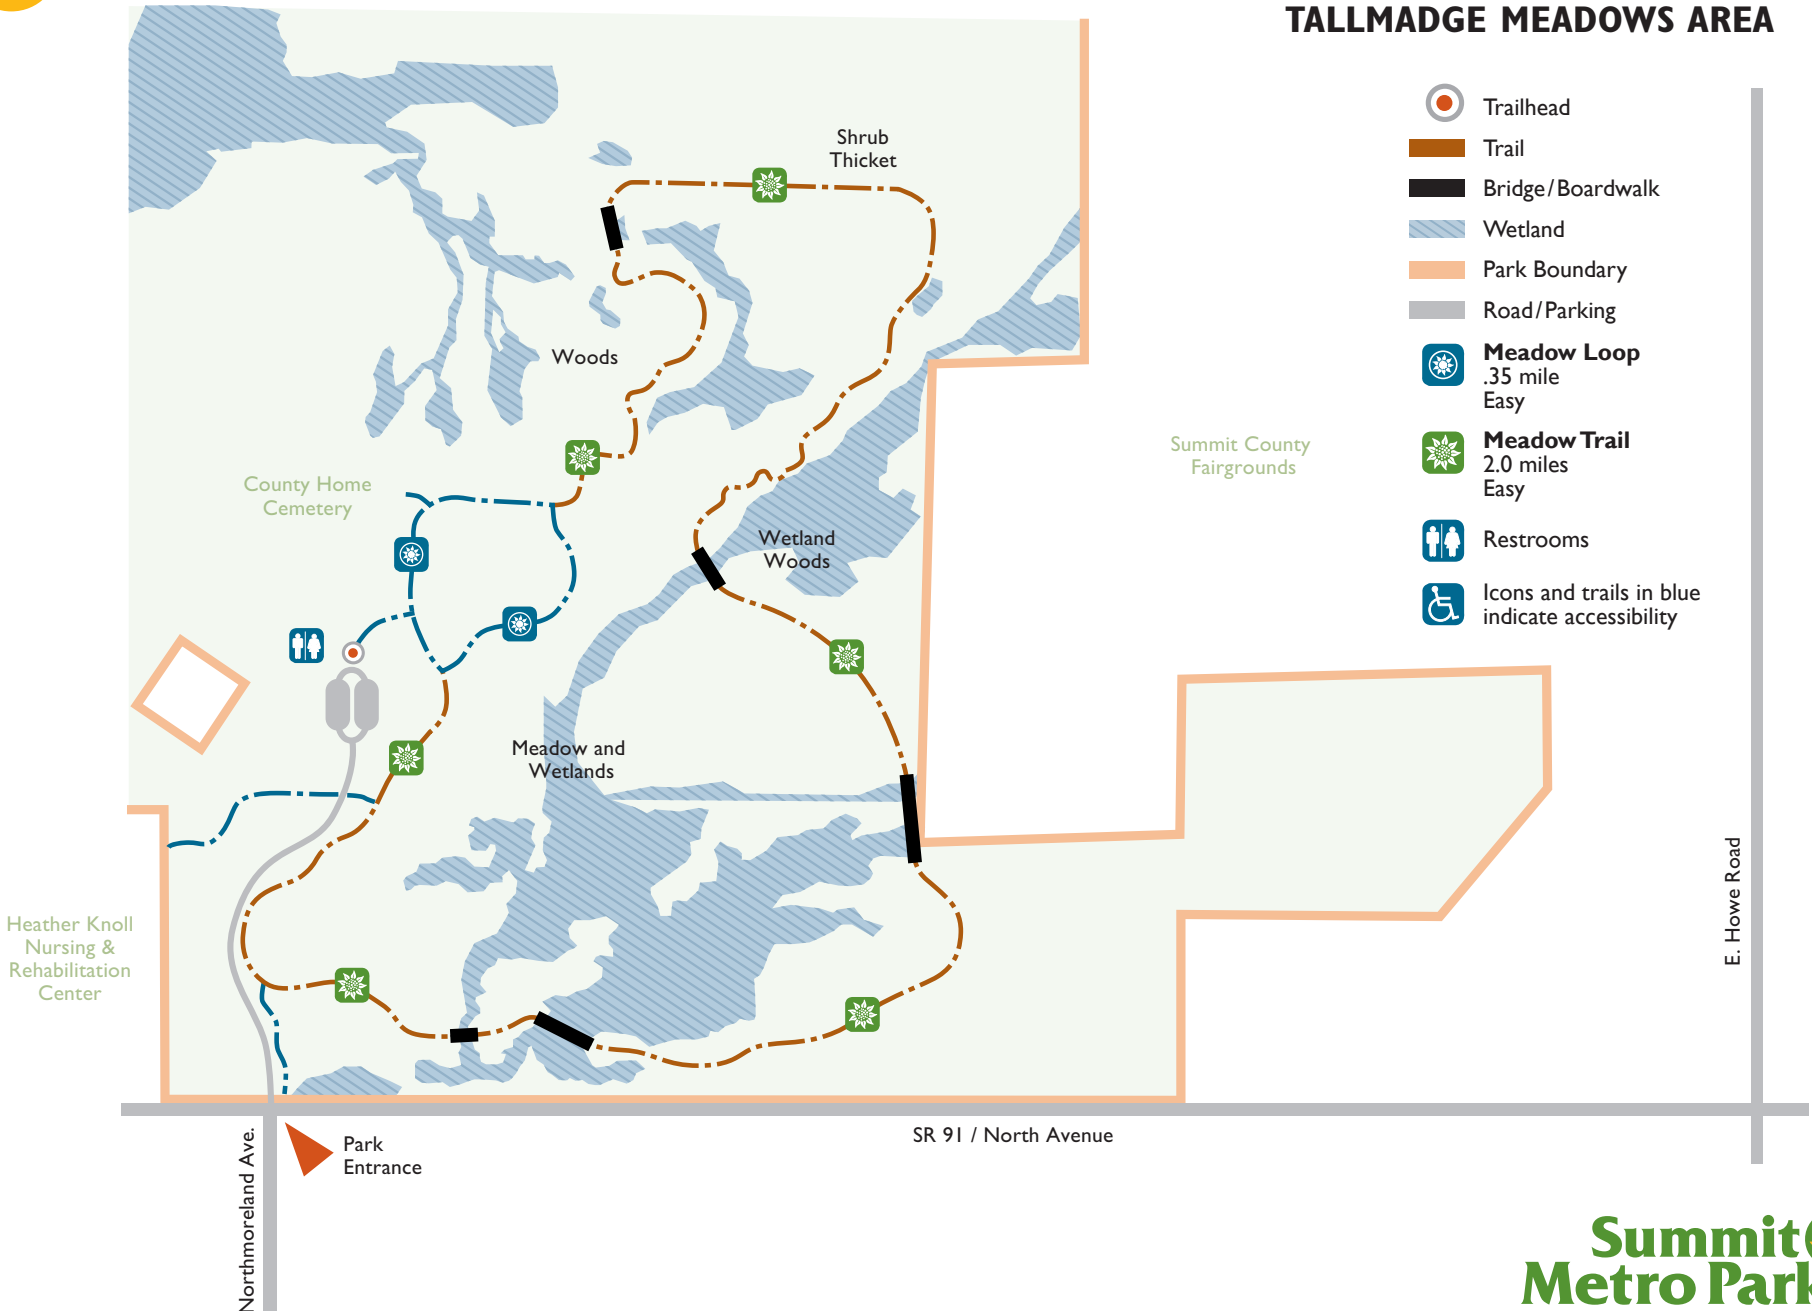

MUNROE FALLS METRO PARK

Munroe Falls Metro Park / Lake Area

TALLMADGE MEADOWS AREA

-  Trailhead
-  Trail
-  Bridge/Boardwalk
-  Wetland
-  Park Boundary
-  Road/Parking
-  **Meadow Loop**
.35 mile
Easy
-  **Meadow Trail**
2.0 miles
Easy
-  Restrooms
-  Icons and trails in blue indicate accessibility