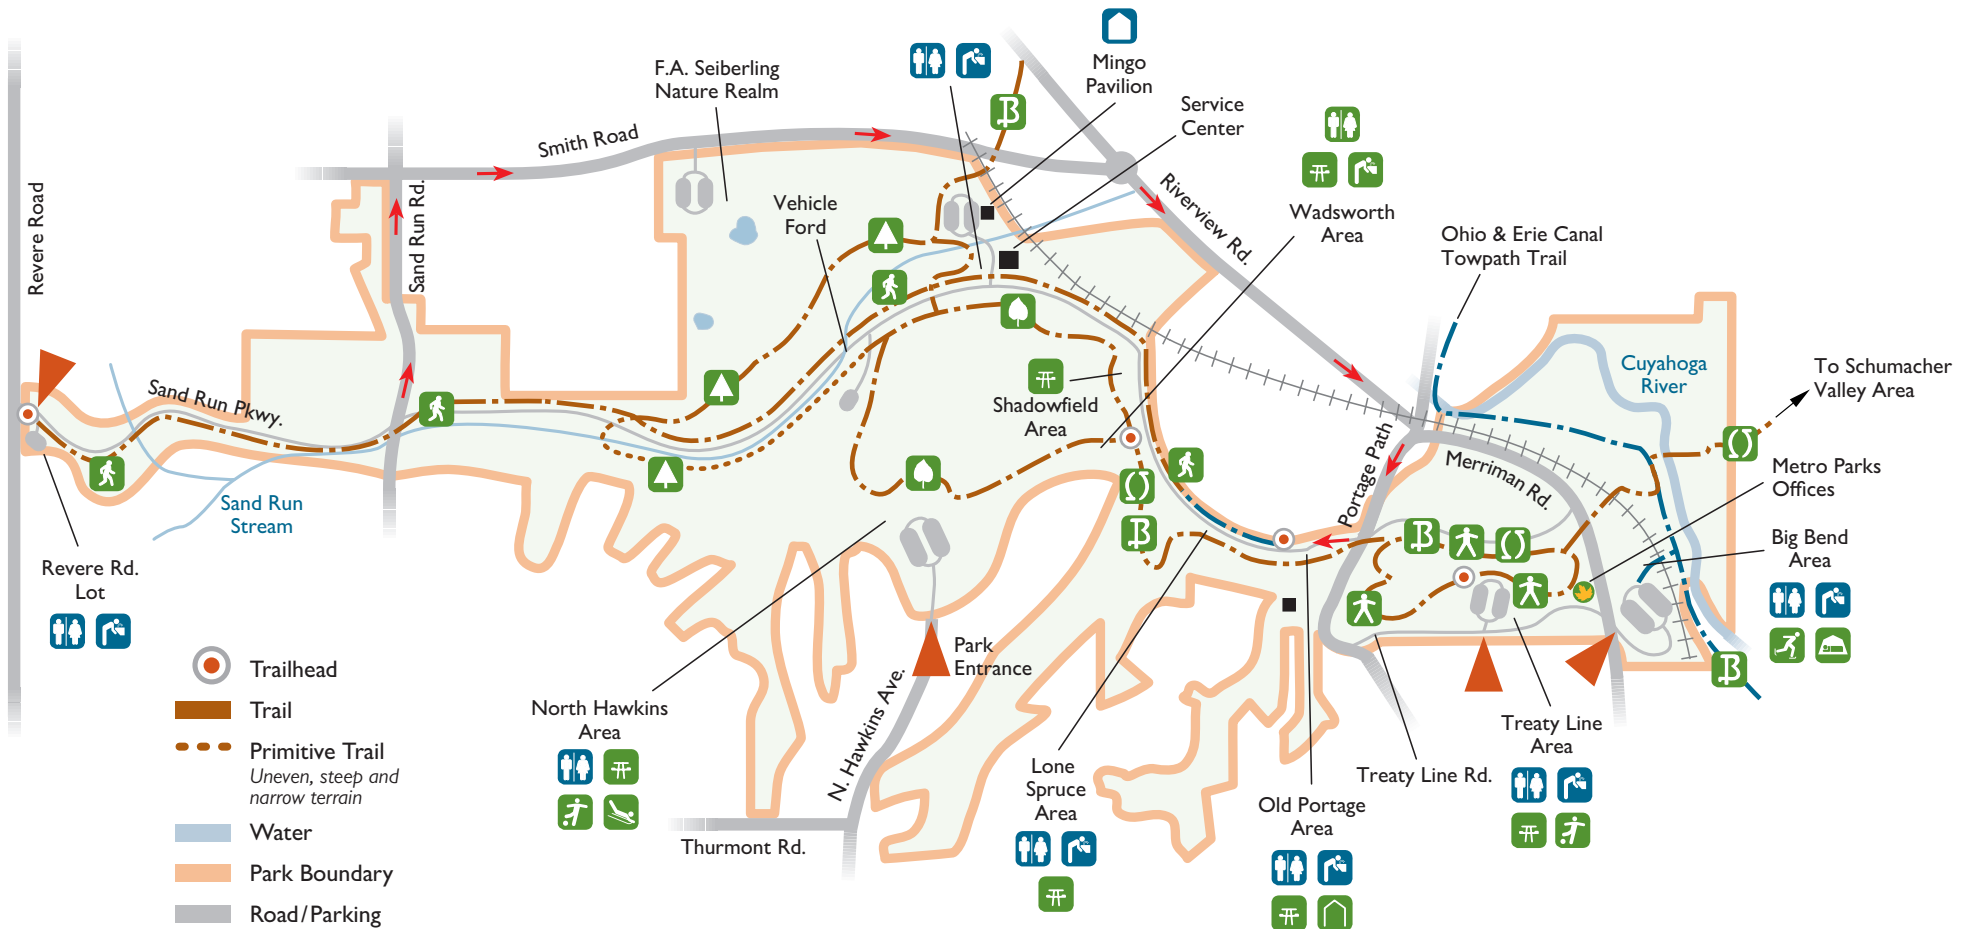

# SAND RUN METRO PARK

- Trailhead
- Trail
- Primitive Trail  
*Uneven, steep and narrow terrain*
- Water
- Park Boundary
- Road/Parking

- Buckeye Trail**  
Statewide: Difficult
- Dogwood Trail**  
1.8 miles: Difficult
- Mingo Trail**  
3.3 miles: Difficult
- Parcours Trail**  
1.4 miles: Difficult
- Parkway Jogging Trail**  
6.0 miles: Moderate
- Valley Link Trail**  
2.8 miles: Moderate

- Restrooms
- Drinking Water
- Enclosed Pavilion
- Icons and trails in blue indicate accessibility
- Open-air Shelter
- Picnic Sites
- Soccer
- Ice Skating
- Sledding
- Camping
- Detour**  
*(if the parkway is closed)*